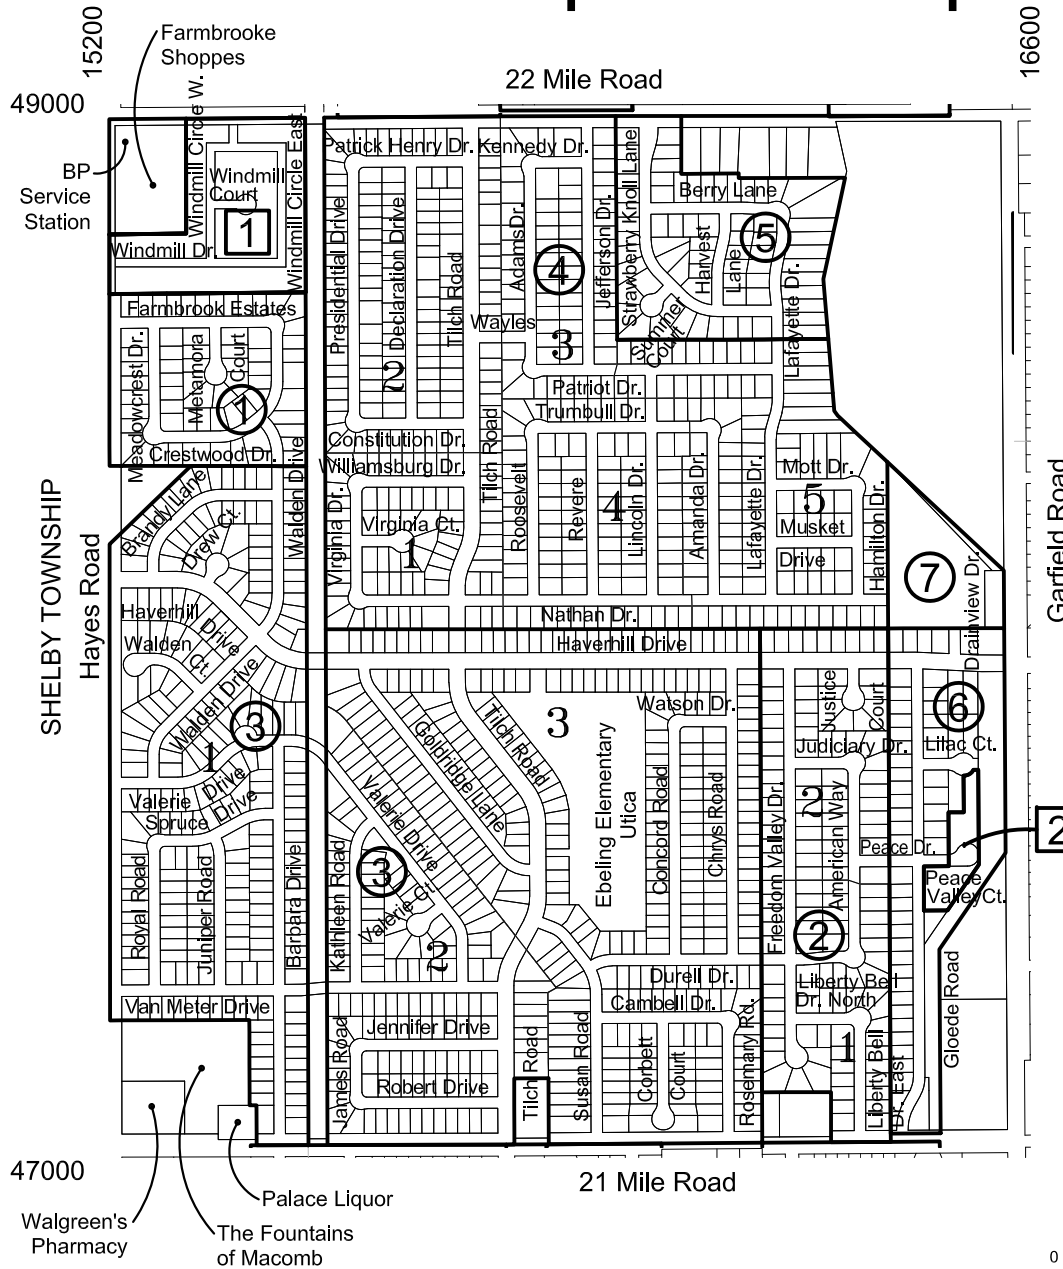

Development Map

Development Legend

Residential Subdivisions

- ① Farmbrook _____ 64 Lots
- ② Freedom Valley No. 1 _____ 61 Lots
No. 2 _____ 66 Lots
- ③ Haverhill No. 1 _____ 252 Lots
No. 2 _____ 148 Lots
No. 3 _____ 319 Lots
- ④ Jefferson Meadows No. 1 _____ 72 Lots
No. 2 _____ 144 Lots
No. 3 _____ 67 Lots
No. 4 _____ 95 Lots
No. 5 _____ 117 Lots
- ⑤ Strawberry Knolls _____ 69 Lots
- ⑥ Gloede Park _____ 52 Lots

Condominiums

- ① Farmbrook _____ 96 Units
- ② Gloede Park Estates _____ 7 Units

Residential Subdivisions (proposed)

- ⑦ Manthey Farms _____ 11 Lots

July 2019

Section 30 Macomb Township

6	5	4	3	2	1
7	8	9	10	11	12
18	17	16	15	14	13
19	20	21	22	23	24
30	29	28	27	26	25
31	32	33	34	35	36