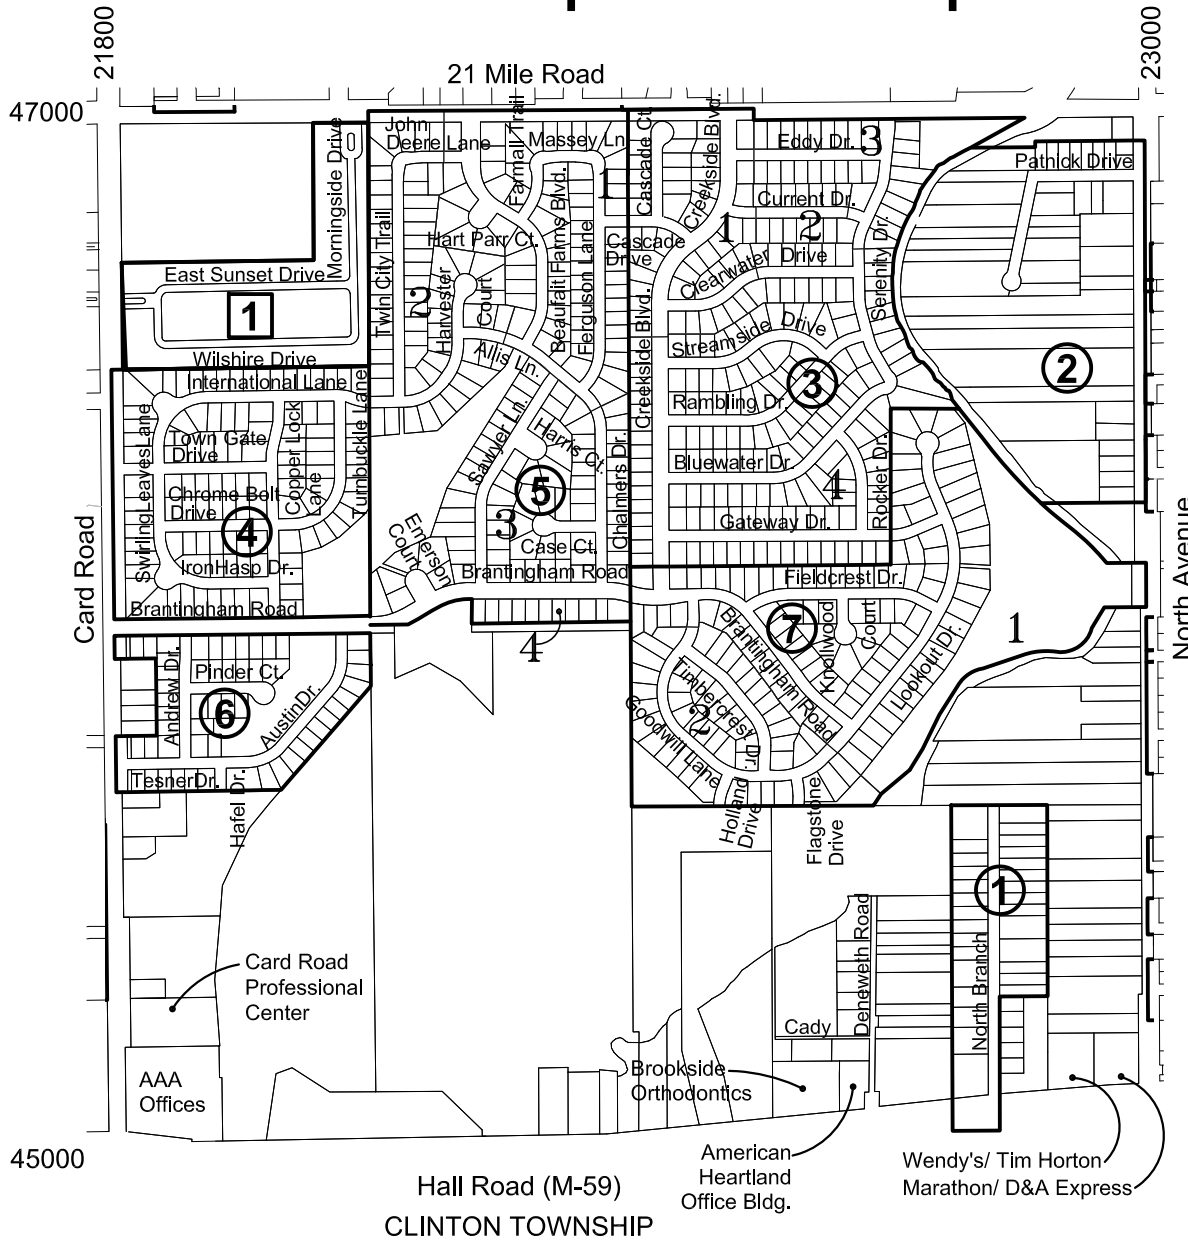

Development Map

Development Legend

Residential Subdivisions

- ① S.P. Deneweth _____ 36 Lots
- ② Loeffler _____ 39 Lots
- ③ Creekside Village No. 1 _____ 48 Lots
 No. 2 _____ 13 Lots
 No. 3 _____ 29 Lots
 No. 4 _____ 160 Lots
- ④ Towngate _____ 39 Lots
- ⑤ Beaufait Farms No. 1 _____ 70 Lots
 No. 2 _____ 63 Lots
 No. 3 _____ 72 Lots
 No. 4 _____ 10 Lots
- ⑥ Tesner Park _____ 51 Lots
- ⑦ The Bluffs of Beaufait Farms _____
 No. 1 _____ 99 Lots
 No. 2 _____ 47 Lots

Condominiums

- ① Fairways East _____ 97 Units

Section 35 Macomb Township

6	5	4	3	2	1
7	8	9	10	11	12
18	17	16	15	14	13
19	20	21	22	23	24
30	29	28	27	26	25
31	32	33	34	35	36

July 2019